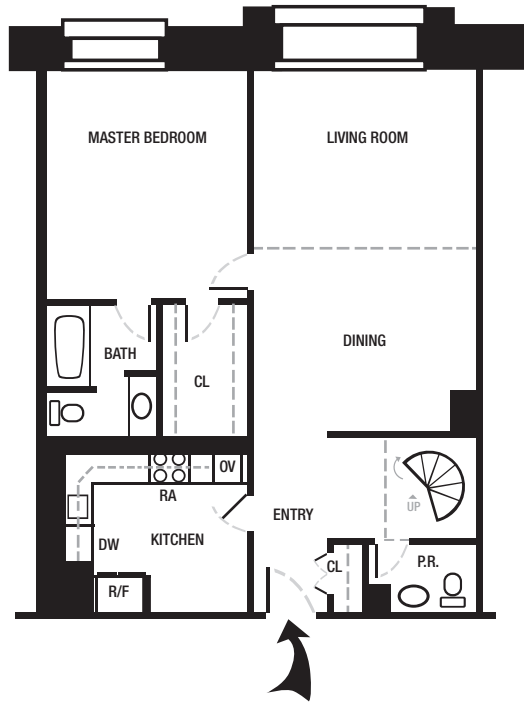

Live at
The Willings

Sedgwick Manor

2 BEDROOMS | 2.5 BATHS

Luxury living in the the heart of historic Society Hill Philadelphia.

1ST FLOOR

LOFT