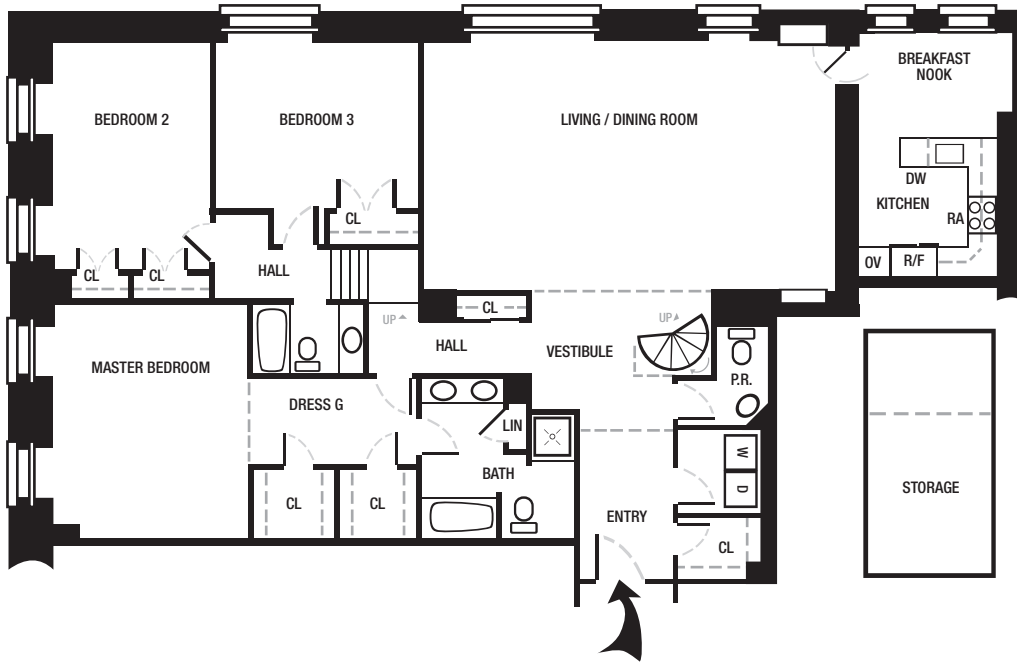

# Buford Manor

4 BEDROOMS | 3.5 BATHS

Luxury living in the the heart of historic Society Hill Philadelphia.

## 1ST FLOOR

## LOFT